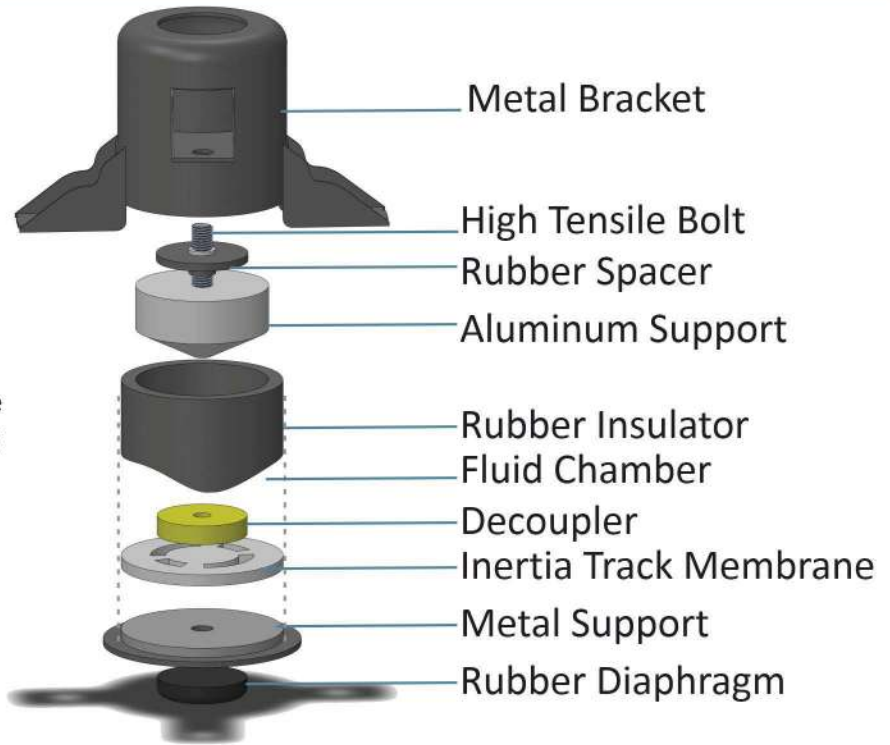

Our commitment to manufacturing excellence has enabled TechNix to attain the highest level of production quality. Our advanced machinery includes:

- Automated injection moulding systems for rubber,
- Fully automated blow moulding and injection moulding machines for plastics,
- Aluminum die casting machines,
- Shot blasting machinery,
- CNC machines
- 3D scanning technology, ensuring precision in crafting our moulds.
- Fully automated Poly-Urethane production machine

## BRACKET ASSEMBLY MOUNTINGS

Engine mountings earlier were simply a slab of rubber moulded between metal plates. With time, as the engines used in vehicles have become stronger, so have their NVH demands. Engine mountings today have intricate internal structures and critically designed aluminium bodies and brackets.

TechNix hydraulic mountings have been designed with functional fluid chambers in accordance with the latest technologies in the industry. The chamber contains a viscous fluid to dampen the motion. The decoupler and membrane together provide a passage for fluid flow which efficiently isolates vibrations under high stress conditions. The grade and thickness of metal used, along with the rubber hardness influence the natural frequency of the structure which regulates its performance.