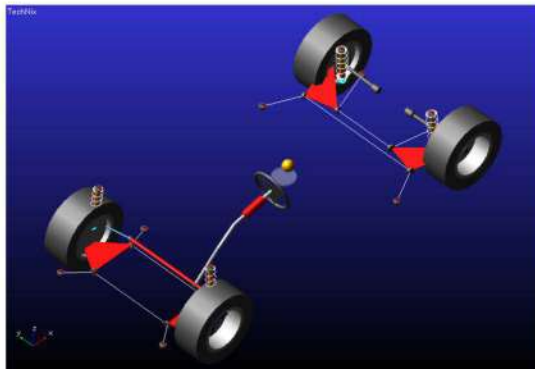

RUBBER BUSHES

TechNix rubber bushes are manufactured to withstand heavy loads even in the most critical stress conditions. It is necessary for the rubber to be strongly bonded to the metal body as well as the inner pipe while maintaining the correct dimensions of the outer body as well as the diameter of the inner pipe to obtain a strong connection between the chassis and control arm, which retains its bond even under extreme stress.

Our bushes provide a smooth ride and prevent rattling noises, giving maximum suspension movement due to their low compression set. Our proprietary rubber compound mixture of NR, BR as well as anti oxidative agents, along with the moulding technology and high grade bonding agent produces bushes of unparalleled strength. The pipes and outer metal bodies are constructed in such a manner that they are able to withstand loads much higher than the vehicle would ever encounter.

PROTECTION BOOT KITS

PU BUMP STOPPERS

Scan to view our Testing Process

TechNix PU stoppers are manufactured in a completely automated process using an exclusive PU formulation. The raw materials are mixed automatically, ensuring absolute uniformity of the product. Stringent quality control tests are conducted for every production cycle. The stoppers have a high performance anti ageing agent, giving a shelf life of over five years. Even at temperatures as low as -40 deg Celsius, they do not harden, crack or decompose to powder. The hardness is optimised for every bumper according to its shape. All of these factors ensure a smooth riding experience, with minimal noise and vibration.

DUST COVERS