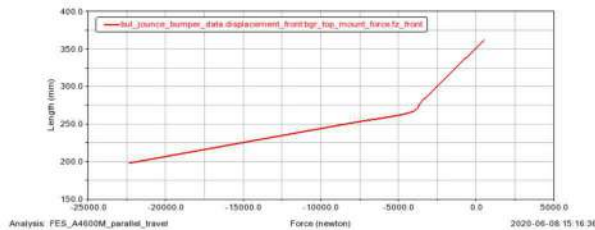

PROTECTION BOOT KITS

PU BUMP STOPPERS

Scan to view our Testing Process

TechNix PU stoppers are manufactured in a completely automated process using an exclusive PU formulation. The raw materials are mixed automatically, ensuring absolute uniformity of the product. Stringent quality control tests are conducted for every production cycle. The stoppers have a high performance anti ageing agent, giving a shelf life of over five years. Even at temperatures as low as -40 deg Celsius, they do not harden, crack or decompose to powder. The hardness is optimised for every bumper according to its shape. All of these factors ensure a smooth riding experience, with minimal noise and vibration.

DUST COVERS

TechNix dust covers are made of the highest grade TPV polymer, providing elasticity, heat resistance, oil resistance and longevity. Even under extreme loads, they do not crack and retain their original shape. High elasticity enables them to respond rapidly to the shock absorber motion, ensuring a smooth ride. It protects dust particles from entering and lubricating oils from flowing out of the shock absorber.

STRUT BEARING

TechNix Strut Bearings are engineered to have the optimum level of smoothness to give the optimum response to the motion of the steering and suspension framework. Comprising of strengthened metal balls and high grade, heat resistant lubricating grease, which can withstand temperatures ranging from -200 to +1300 deg Celsius, an optimum level of torsional as well as vertical load resistance is achieved.

COIL PADS

TechNix Coil Pads are oversized and made of our proprietary rubber compound, enabling them to efficiently bear the weight of the coil spring without wearing out under the working load.