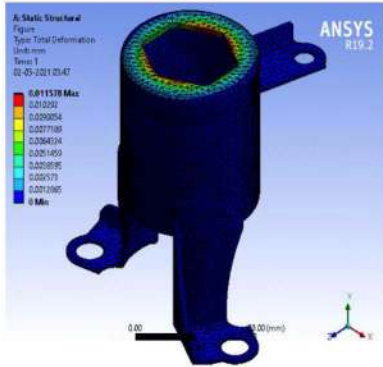

BRACKET ASSEMBLY MOUNTINGS

The development process for our engine mountings includes simulated computer analysis. The grade of the materials to be used is determined by optimisation on digital simulations to ensure the perfect performance

The images and graphs shown here illustrate the analysis and research for the development of an engine mounting done by our company in the fabrication stage.

Material	Force	Max equivalent stress	Max deformation	Min FOS
Cast steel	3KN	46.544 MPa	0.011407	7.4983
High carbon steel	3KN	46.688 MPa	0.010957 mm	15
Structural steel	3KN	46.564 MPa	0.010957 mm	15