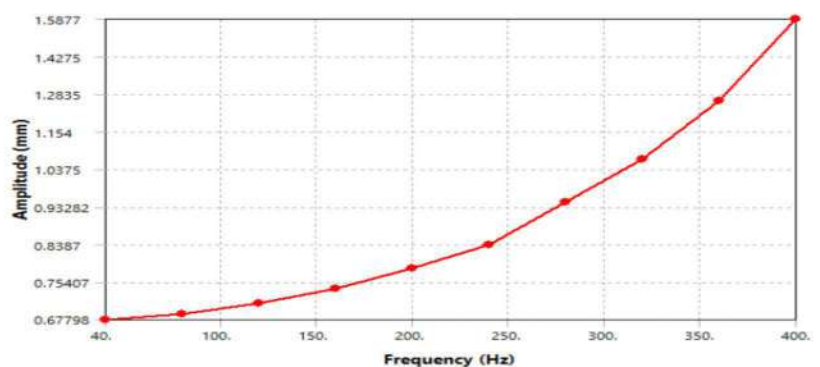

Disclaimer: All images and data used here are property of Technix Rubber. Reproduction without permission is prohibited.